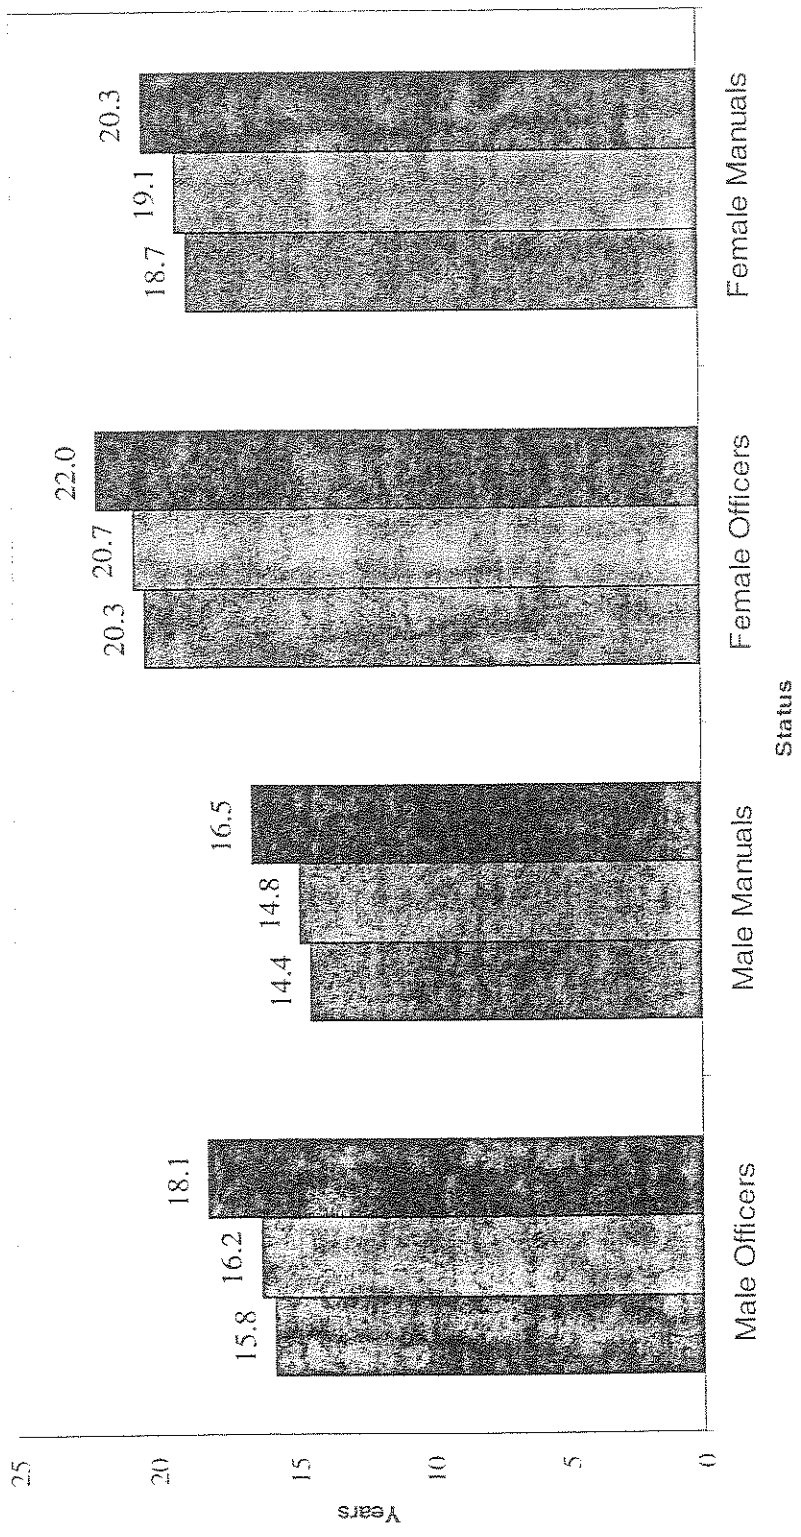

Derbyshire County Council Pension Fund

Pensioner Mortality Assumptions Life Expectancy at Age 65

14/15/04
16/15/04
24. 2001

■ 1995 Valuation ■ 1998 Valuation ■ 2001 Valuation