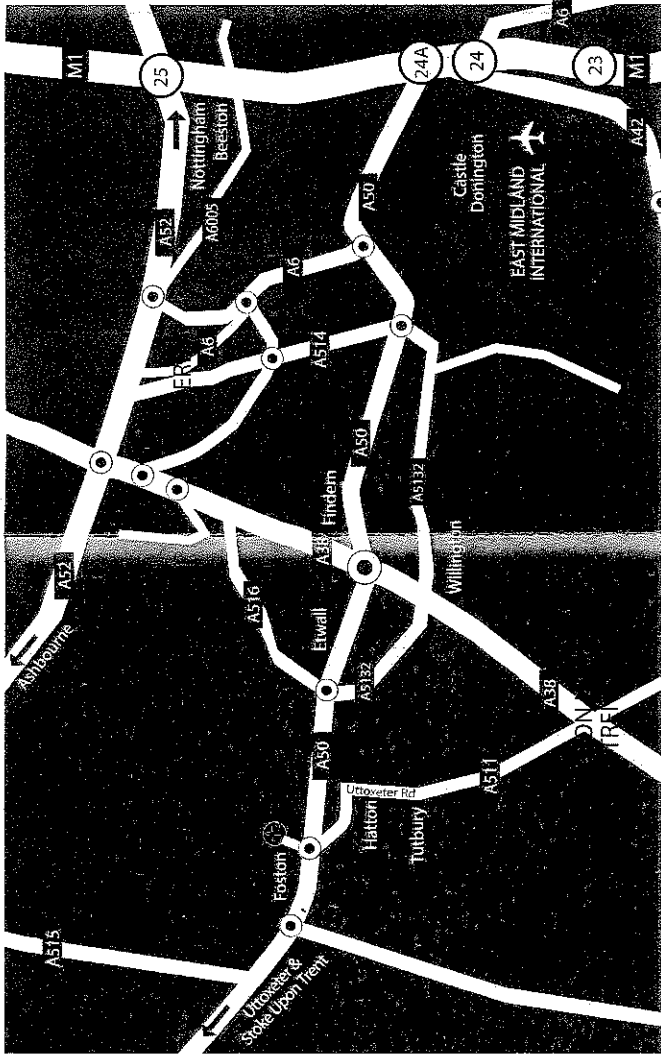

Service Department
Tel: 01283 586020 Fax: 01283 586029

Sales Department
Tel: 01283 586050 Fax: 01283 586051

Warranty Department
Tel: 01283 586011 Fax: 01283 586021

Email addresses
technical@truma.com
sales@truma.com

Website
www.truma.com

Truma (UK) Limited
Park Lane
Dove Valley Park
South Derbyshire
DE65 5BG

Opening times
Mon - Fri 8.30 - 5.00pm
Friday 8.30 - 1.30pm

Comfort on the move

Directions
From the North:

M1 Junction 28 onto A38 sign posted Derby. Follow A38 until A50. Turn right onto A50 towards Uttoxeter.
Turn off A50 onto A511 sign posted Burton. At the roundabout turn left onto the bridge over the A50. At the Dove Valley Park roundabout turn right onto Pakenham Bvd.
Turn right at the next roundabout onto Park Avenue. Turn right at the next roundabout onto Park Lane, then take next right turn.

M6 Junction 15 and follow A500. Take A50 exit sign posted Derby and Uttoxeter. Follow A50 until turning for A511.
Turn left onto A511. At Dove Valley Park roundabout bear left onto Pakenham Bvd. Turn right at the next roundabout onto Park Avenue. Turn right at the next roundabout onto Park Lane, then take next right turn.

Directions
From the South:

M1 Junction 24A onto A50 sign posted Uttoxeter. Follow A50 until turning for A511. Turn left onto A511.

Follow road up to the roundabout and turn right. At Dove Valley Park roundabout turn right onto Pakenham Bvd. Turn right at the next roundabout onto Park Avenue. Turn right at the next roundabout onto Park Lane, then take next right turn.

M42 Junction 9 onto A446 Lichfield. Join A38 and continue towards Burton. Exit A38 at A50, turning left for Uttoxeter. Follow A50 until turning for A511.

Follow road up to the roundabout and turn right. At Dove Valley Park roundabout turn right onto Pakenham Bvd. Turn right at the next roundabout onto Park Avenue. Turn right at the next roundabout onto Park Lane, then take next right turn.