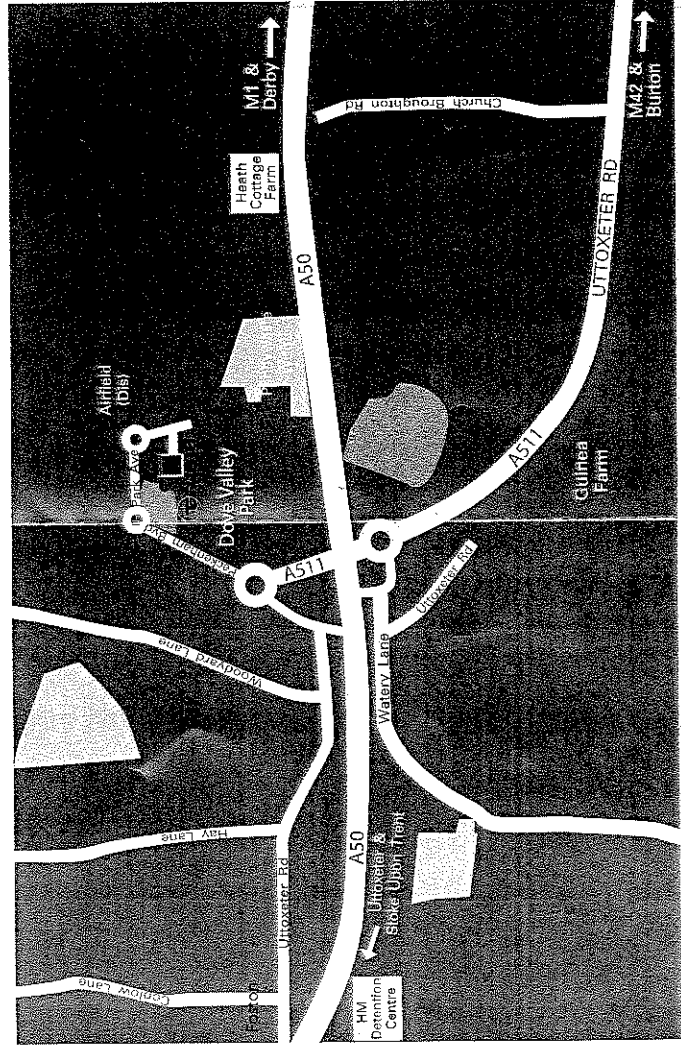

Website  
www.truma.com

Truma (UK) Limited  
Park Lane  
Dove Valley Park  
South Derbyshire  
DE65 5BG

Opening times  
Mon - Fri 8.30 - 5.00pm  
Friday 8.30 - 1.30pm

Comfort on the move

Directions  
From the North:

M1 Junction 28 onto A38 sign posted Derby. Follow A38 until A50. Turn right onto A50 towards Uttoxeter.  
Turn off A50 onto A511 sign posted Burton. At the roundabout turn left onto the bridge over the A50. At the Dove Valley Park roundabout turn right onto Pakenham Bvd.  
Turn right at the next roundabout onto Park Avenue. Turn right at the next roundabout onto Park Lane, then take next right turn.

M6 Junction 15 and follow A500. Take A50 exit sign posted Derby and Uttoxeter. Follow A50 until turning for A511.  
Turn left onto A511. At Dove Valley Park roundabout bear left onto Pakenham Bvd. Turn right at the next roundabout onto Park Avenue. Turn right at the next roundabout onto Park Lane, then take next right turn.

M42 Junction 9 onto A446 Lichfield. Join A38 and continue towards Burton. Exit A38 at A50, turning left for Uttoxeter. Follow A50 until turning for A511.

Follow road up to the roundabout and turn right. At Dove Valley Park roundabout turn right onto Pakenham Bvd. Turn right at the next roundabout onto Park Avenue. Turn right at the next roundabout onto Park Lane, then take next right turn.