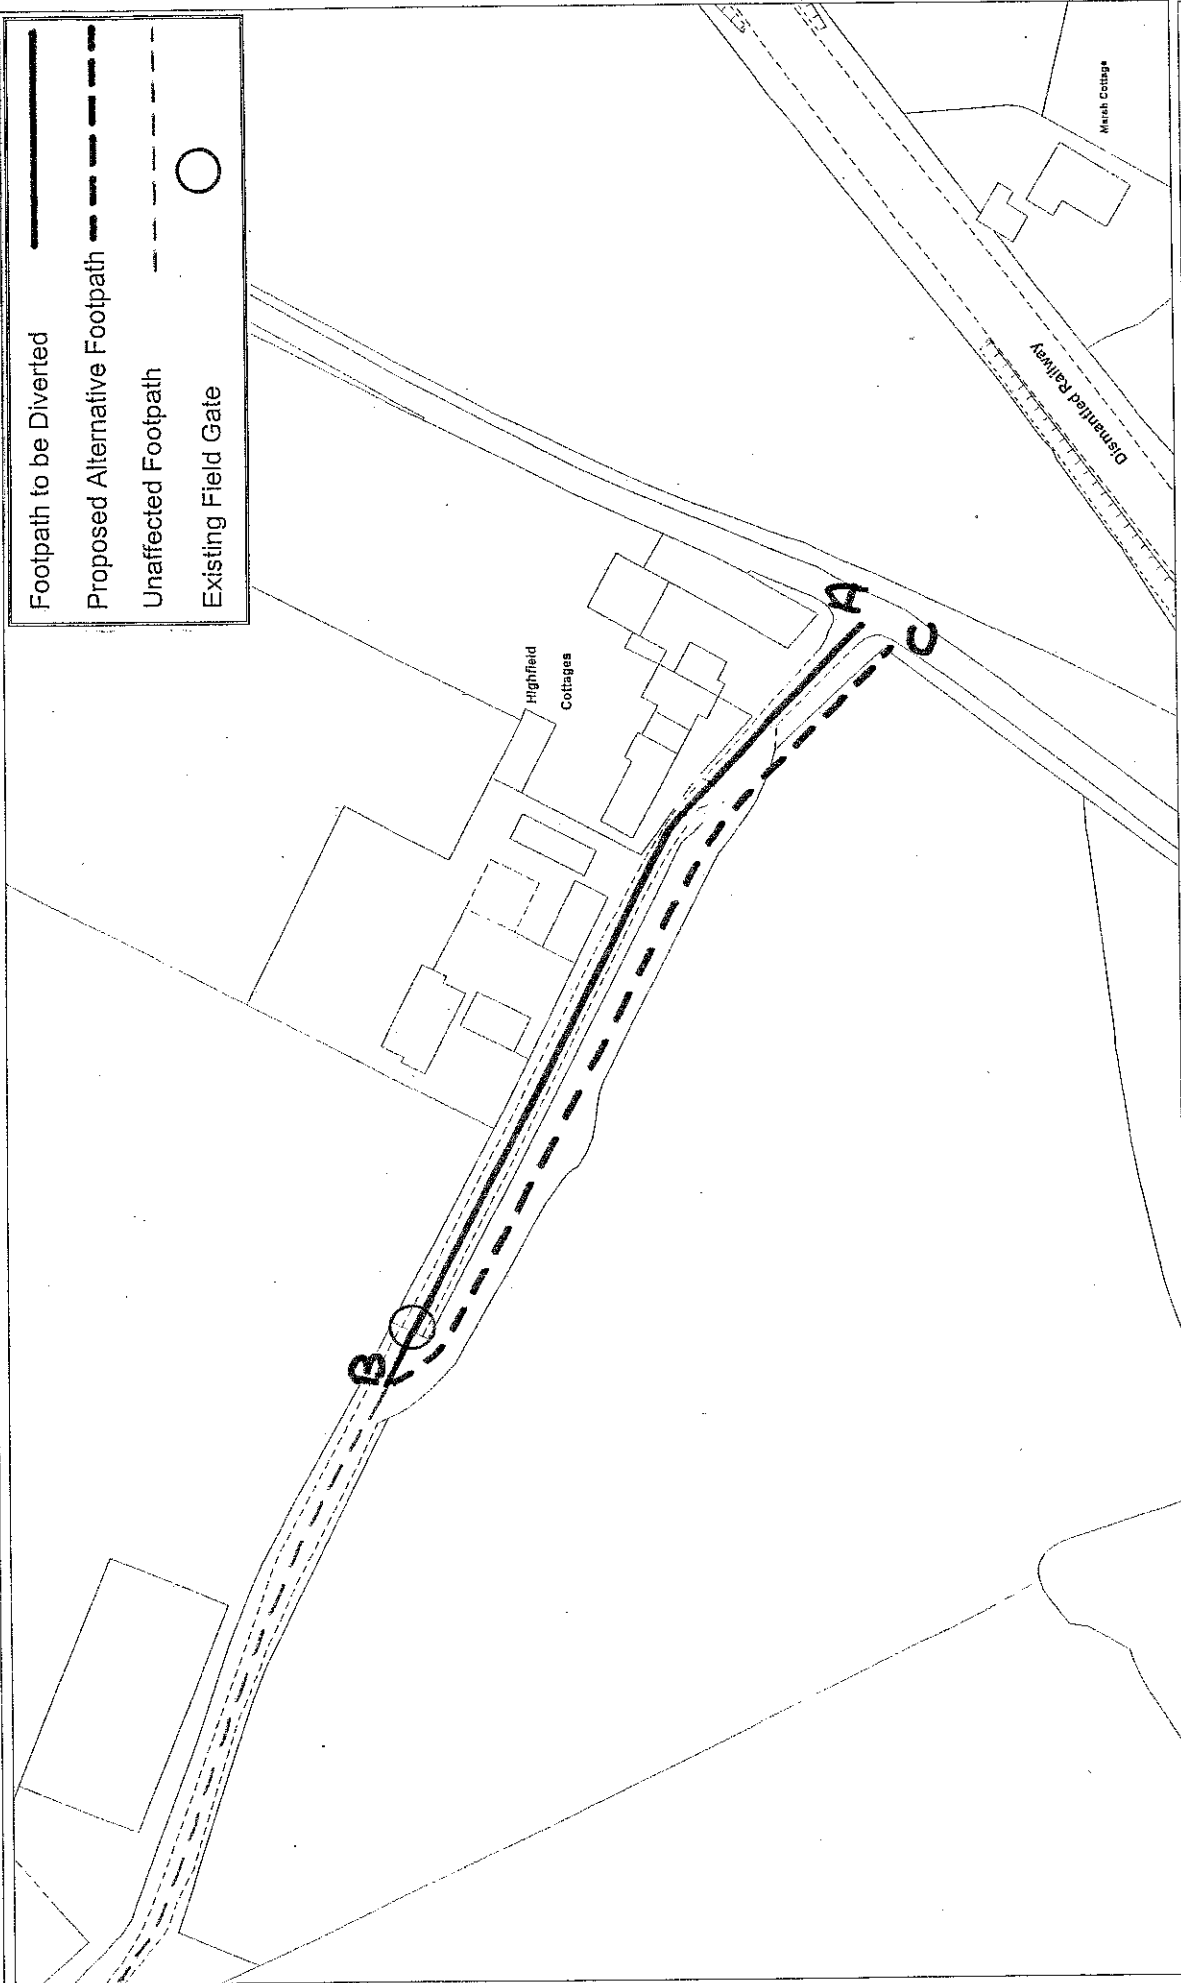

Public footpath No.5
Parish of Etwell

South Derbyshire District Council

Estates

O.S. COPYRIGHT LICENCE LA079375

Reproduced from the Ordnance Survey Mapping with the permission of the Controller of Her Majesty's Stationery Office (c) Crown Copyright.
Unauthorised reproduction infringes Crown Copyright and may lead to prosecution or civil proceedings.

Date Plotted 17/1/2003

Scale 1:1250