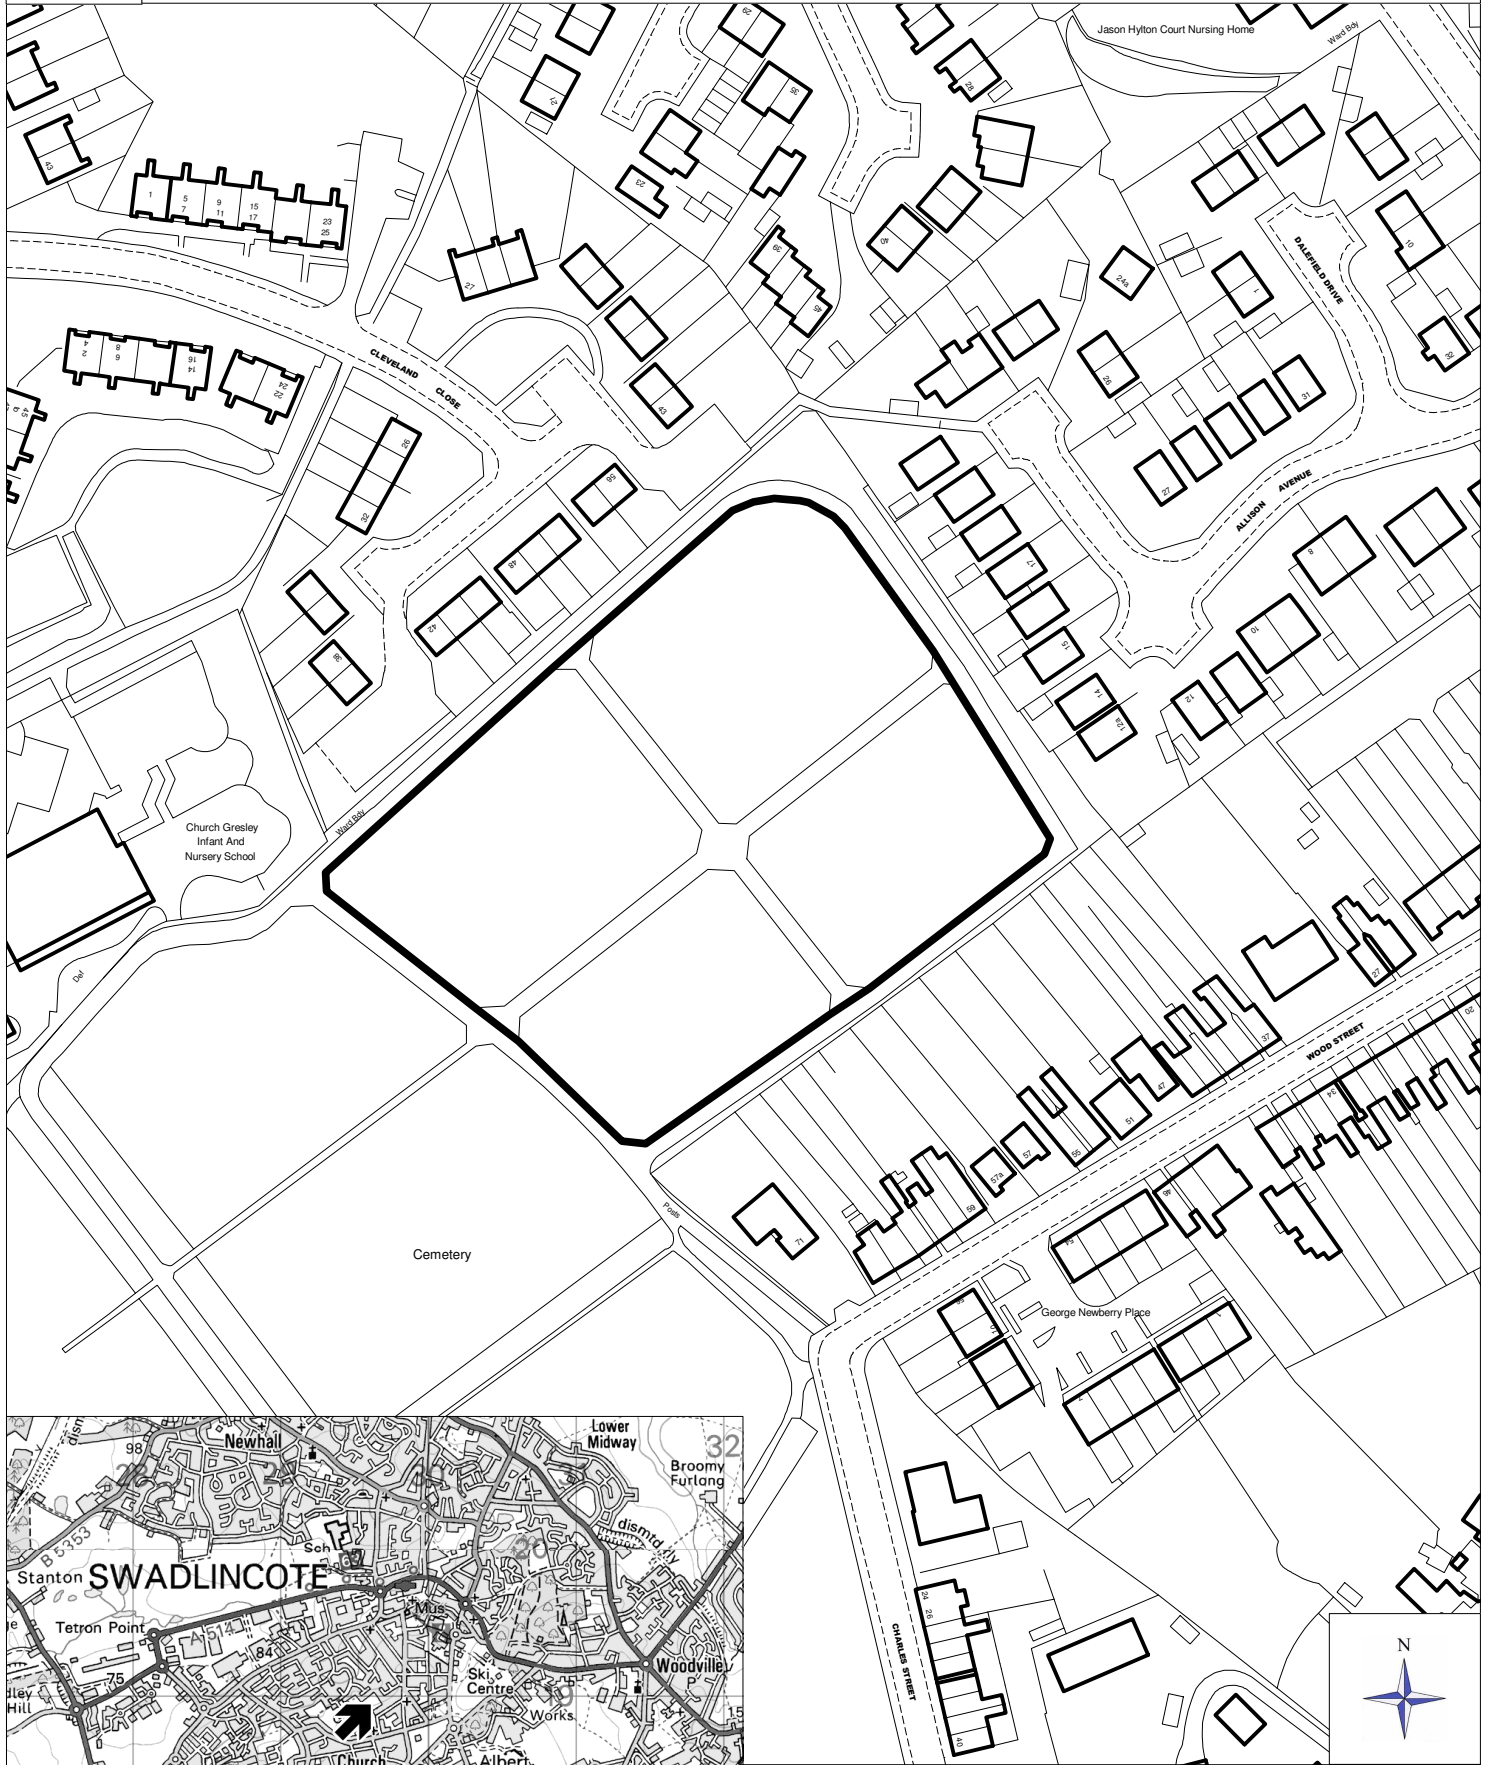

# Location Plan: Cemetery, York Road, Church Gresley, Swadlincote DE11 9QB

**This map is reproduced from Ordnance Survey material with the permission of Ordnance Survey on behalf of the Controller of Her Majesty's Stationery Office. Crown Copyright. Unauthorised reproduction infringes Crown Copyright and may lead to prosecution or civil proceedings.**

**South Derbyshire District Council. LA 100019461. 2014**