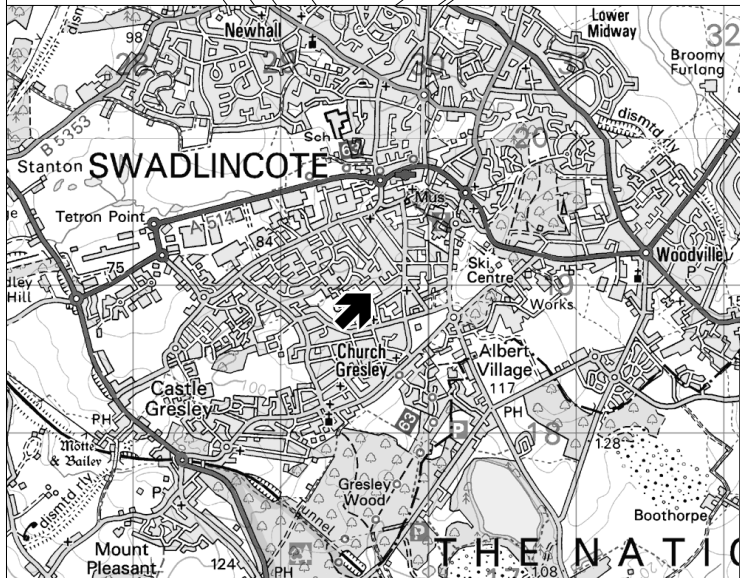

# Location Plan: Cemetery, York Road, Church Gresley, Swadlincote DE11 9QB

**This map is reproduced from Ordnance Survey material with the permission of Ordnance Survey on behalf of the Controller of Her Majesty's Stationery Office. Crown Copyright. Unauthorised reproduction infringes Crown Copyright and may lead to prosecution or civil proceedings.**